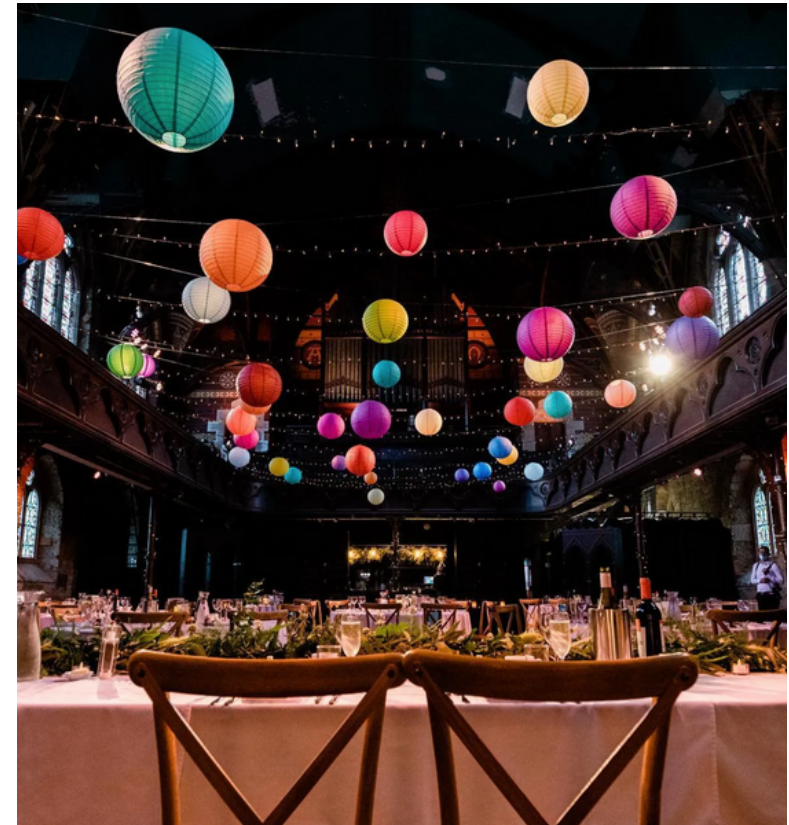

Our LED Dance Floors need no introduction! They are the focal point of any night time reception and sure to get the party started.

light up★

EVENT LIGHTING

Event Lighting is the ideal way to create atmosphere and transform any venue - Make Believe Events have various lighting options available! From subtle but effective Fairy Light or Festoon Canopies through to our bold Illuminated Letters, we aim to have something on offer for everyone. We excel in creating custom light installations for your event & are happy to work on new designs!