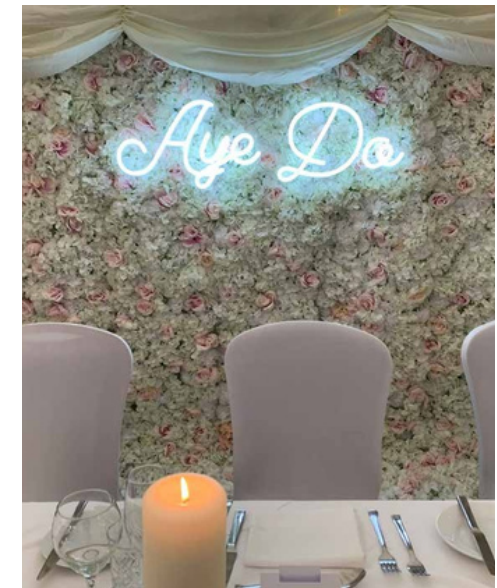

make an entrance ★

DANCE FLOORS, DRAPING & BACKDROPS

If you are looking to transform a space then our venue draping or backdrops are exactly what you are after. Draping can change the entire look of a room whilst backdrops are perfect for ceremonies, behind top tables or entertainment.

Our LED Dance Floors need no introduction! They are the focal point of any night time reception and sure to get the party started.